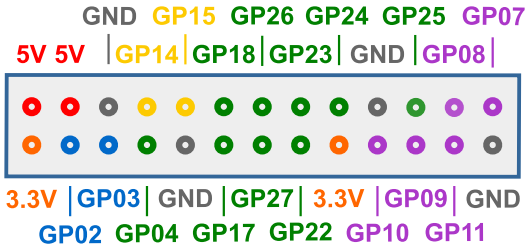

BBXXB

Blade HUB Connector

BitScope Blade

bitscope.com