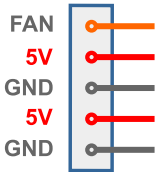

CB04B

Blade Fan & Power

CONTROL

POWER

FAN

BitScope Blade

bitscope.com

hsgjgon7qzvp9t8m